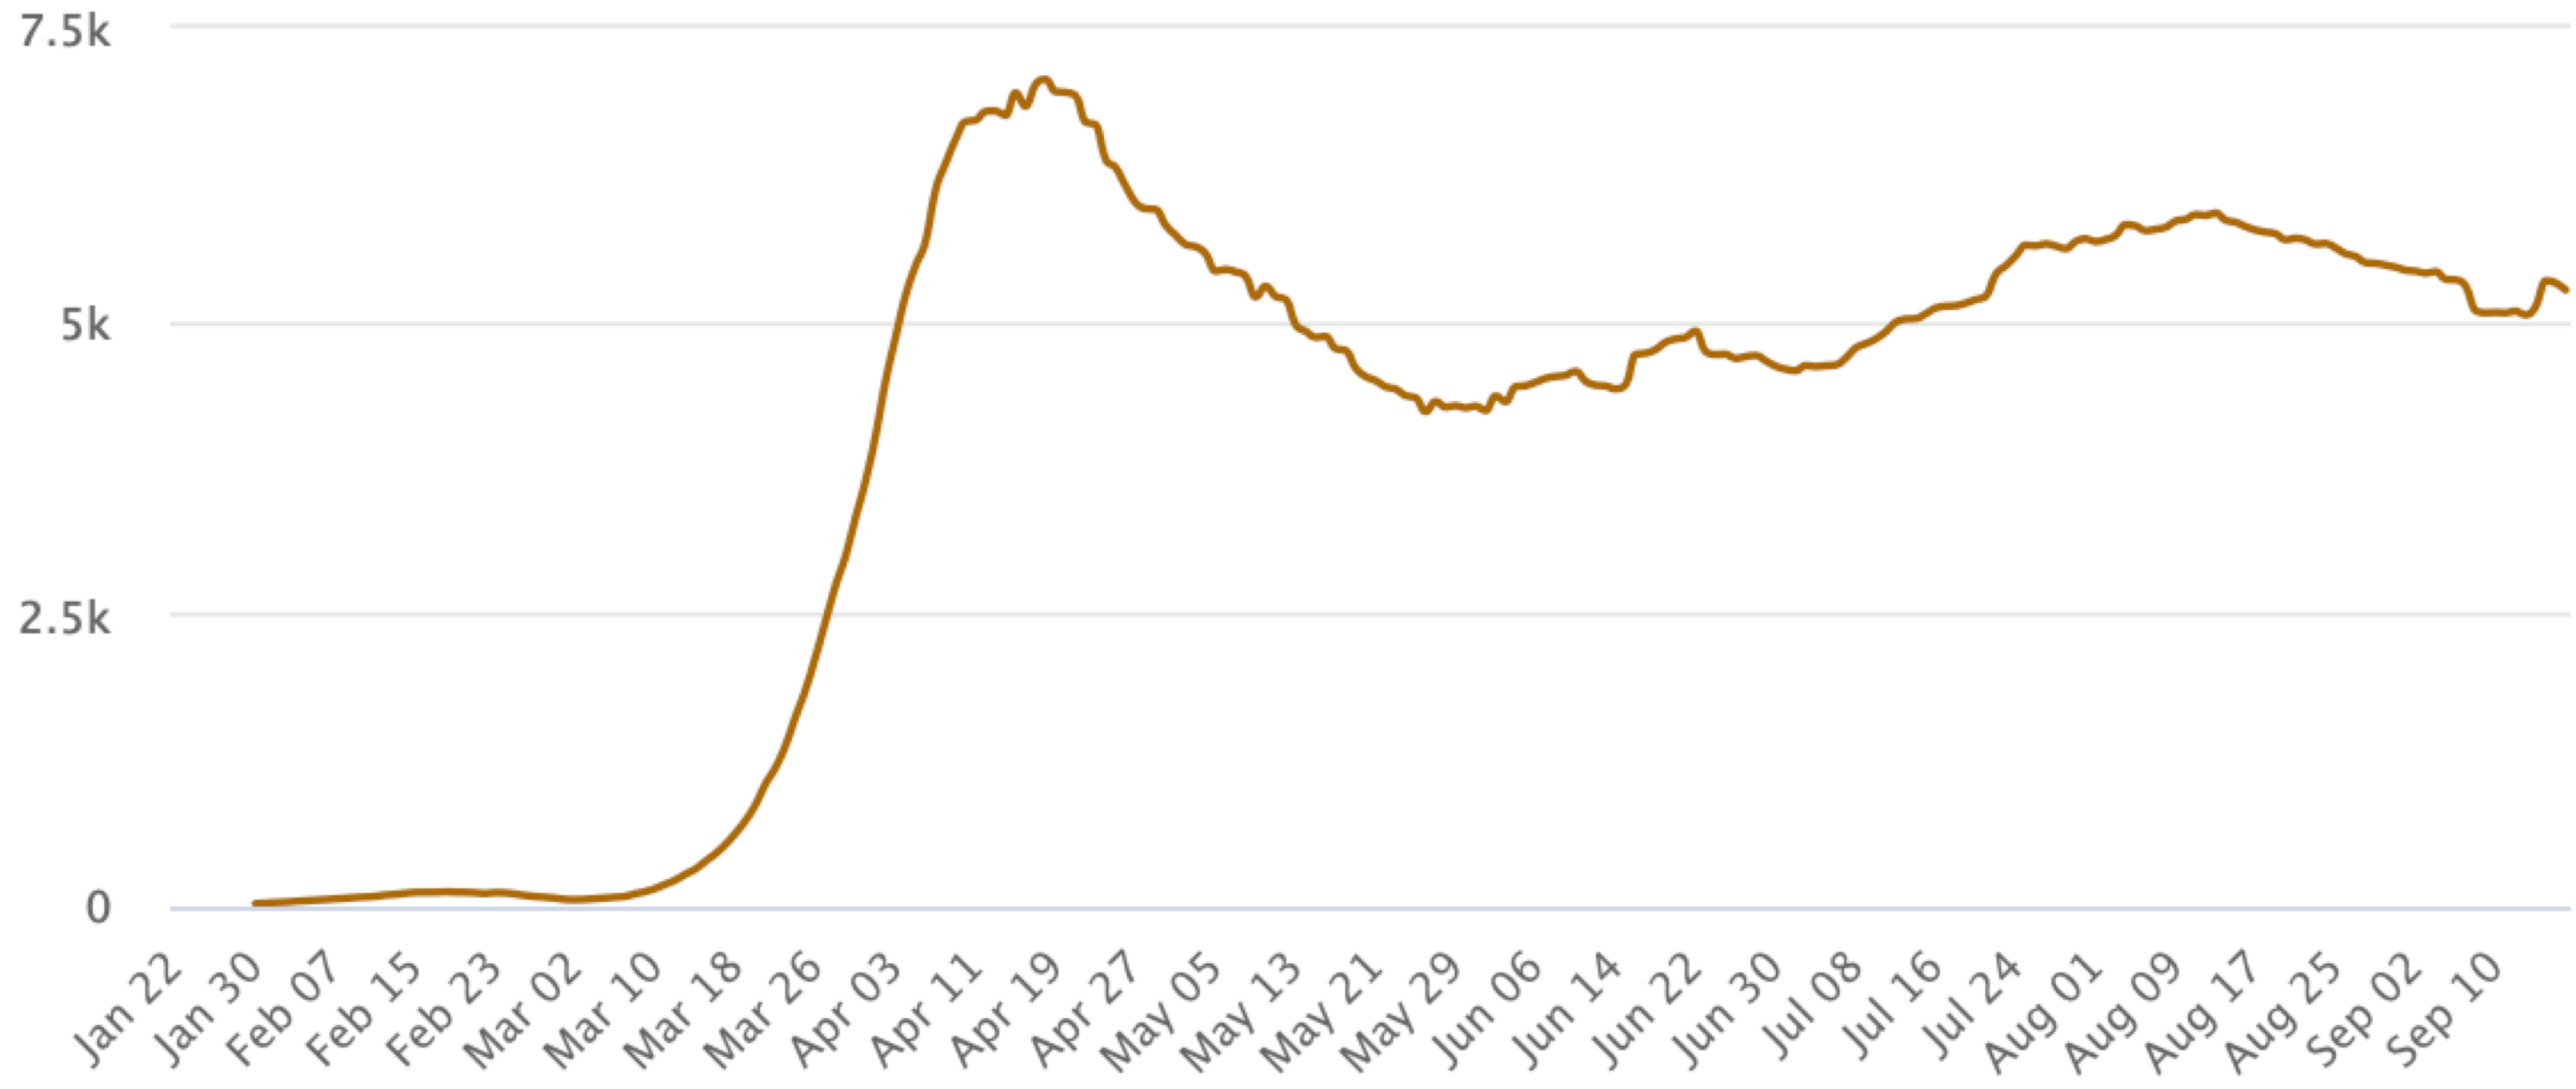

# Deaths per Day

Data as of 0:00 GMT+0

Novel Coronavirus Daily Deaths

● Daily Deaths    ● 3-day moving average    □ 7-day moving average    ✓