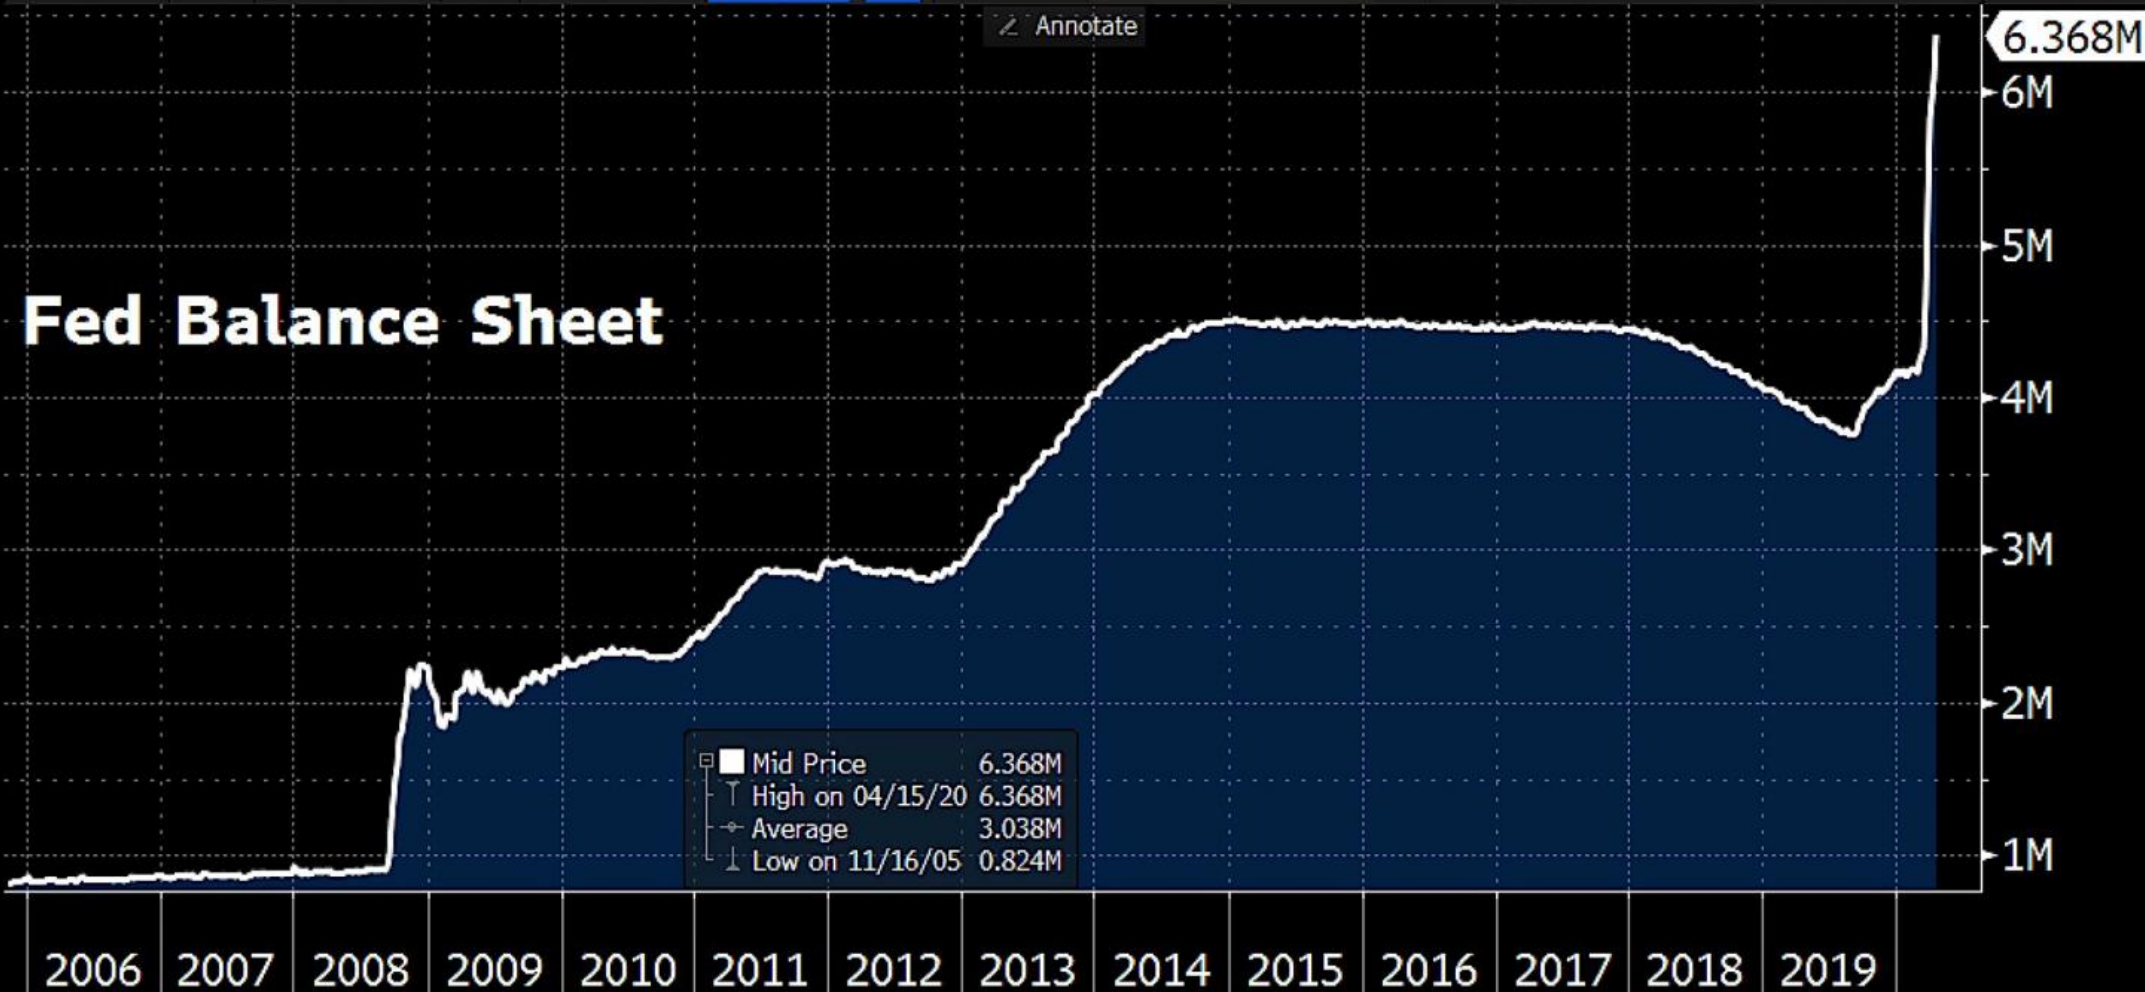

FARBAST 6367887 As Of 04/15/20 Million
US Condition of All Federal Reserve Ban... Federal Reserve

FARBAST Index 96 Actions 97 Edit G 1152: Fed BS

11/09/2005 - 04/15/2020 Local CCY

1D 3D 1M 6M YTD 1Y 5Y Max Daily Table Chart Content